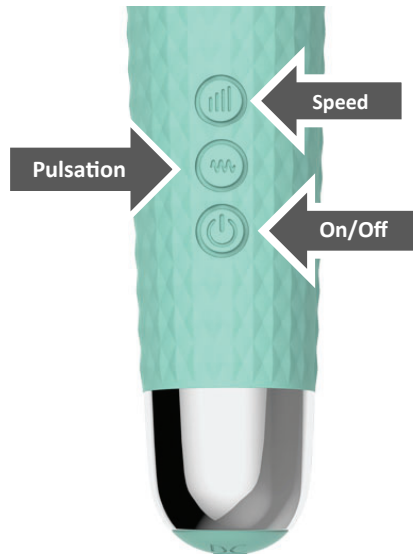

Operating

ON/OFF: Tap the On/Off bottom button for 2 seconds to start and initiate the 1st speed and pulse, tap for 2 seconds to stop. The buttons will glow when On. Continue to tap the buttons to adjust speed and pulse of the toy.

Speed and Pulsation: Tap the top for the 7 additional settings of speeds. Each press will cycle to the next speed. Tap the middle button for the 19 additional settings of pulsations. Each press will cycle to the next vibration level of intensity.