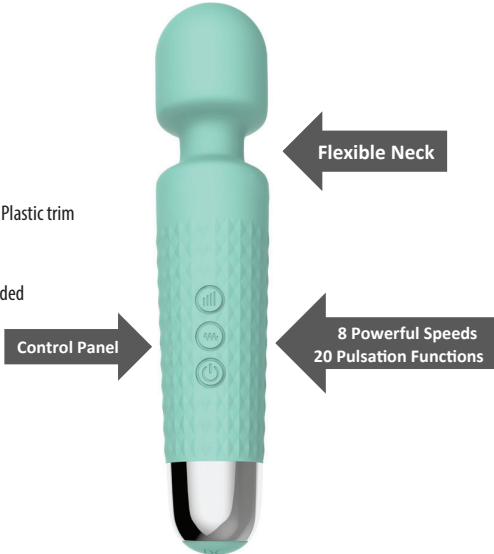

# Head Strong Instructions

**ATHENA'S**  
HOME NOVELTIES

SKU 3506

Experience the power of a big wand massager with this petite, lightweight wand. Head Strong is made of premium grade silicone. The velvety soft, textured handle is topped with a flexible neck and smooth rounded head. The high strength motor provides exceptional power. 8 speeds and 20 modes of vibration will keep you coming and going! Apply your favorite massage oil to the skin and let Head Strong soothe your sore, tired muscles. Apply your favorite lube and release stress and tension with an orgasmic explosion. Head Strong comes with a storage bag to keep it lint free and ready for action when you are. Head Strong is also waterproof! Enjoy it in tub or shower. Colors may vary.

## Features :

- 1 year warranty
- Total length: 7.8 inches
- Width: 1.68 inches at widest point
- Waterproof and submersible
- Storage bag included
- Made from smooth silicone and ABS Plastic trim
- Not for use with silicone lubricants
- Phthalate free
- Rechargeable: USB charge cord included
- Charge time: 90 minutes
- Run time low speeds: 90 minutes