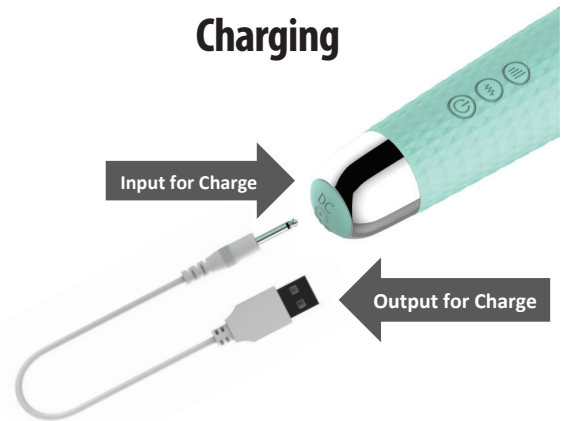

Charging

Comes partially charged. Fully charge upon opening. Gently insert the input plug at the base of the massager and connect the USB output plug to the USB port of your computer or other power source.

LED lights will glow while charging and stop glowing when fully charged. Fully charge product before use. Battery life depends on frequency and speed of use. We recommend to not over charge for long periods of time. We recommend fully charging your product once every 3 months.

Only use the charging cord provided in this package with the product or a manufacturer approved replacement cord.

Charge time: 90 minutes
Run time low speeds: 90 minutes