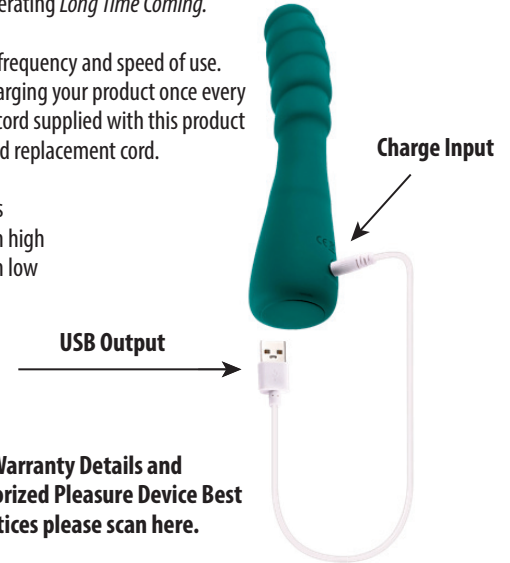

Charging

This toy arrives with a partial charge. Charge fully before first use. Full charging will take about 90 minutes.

Connect the USB cable to the USB port of your computer or other power source and connect the other end to the toy's charging port at the back of the toy.

The indicator light will flash while device is charging and turn solid when fully charged. There is no danger of battery damage by overcharging but its recommended not to overcharge for extended periods of time. Remove cord prior to operating *Long Time Coming*.

Battery life depends on frequency and speed of use. We recommend fully charging your product once every 6 months. Only use the cord supplied with this product or an Athena's authorized replacement cord.

- Charge time: 90 minutes
- Run time: 40 minutes on high
- Run time: 60 minutes on low